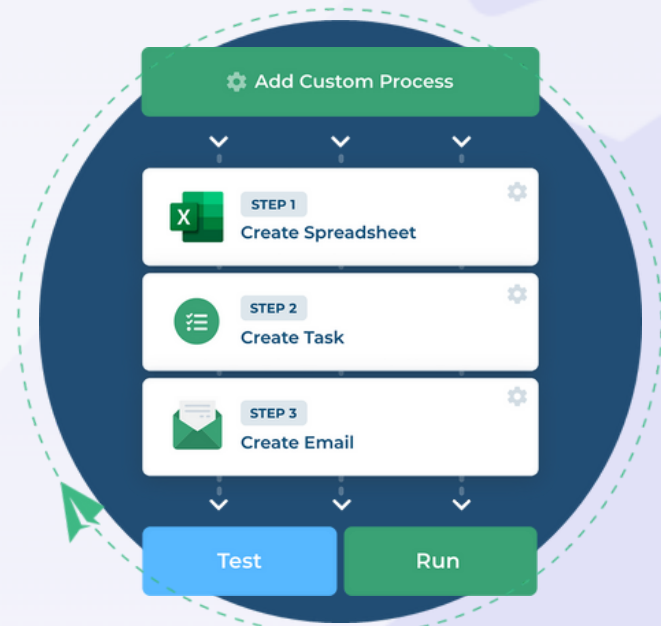

#MakeltCount for your practice with our **automation expertise** - let's build a smarter, more efficient tomorrow together.

Our Services:

We have tailored packages, no matter your requirements, to help you **#automate** your processes. We offer the following services:

Mapped process

Identify key steps, documents, tasks and team members

Build your automation

Your process will be configured, according to your process map, in your FYI platform ready for testing and activating