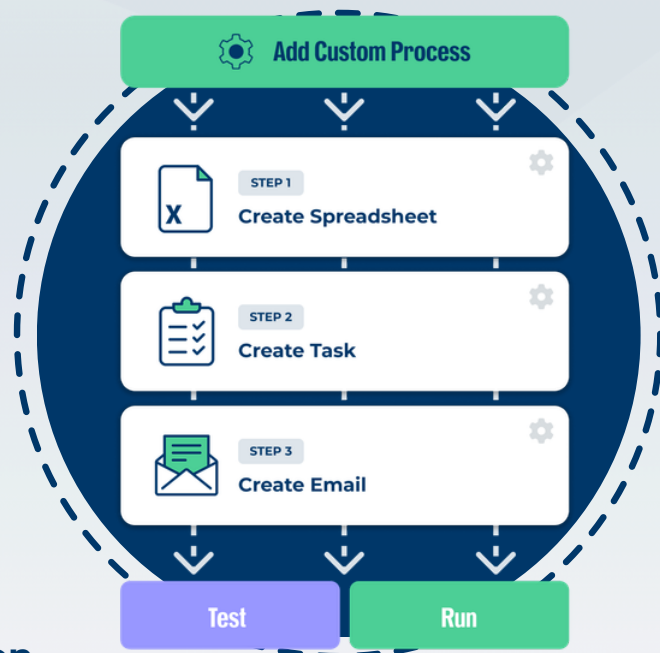

Mapped process

Identify key steps, documents, tasks and team members.

Build your automation

Your process will be configured, according to your process map, in your FYI platform ready for testing and activating.