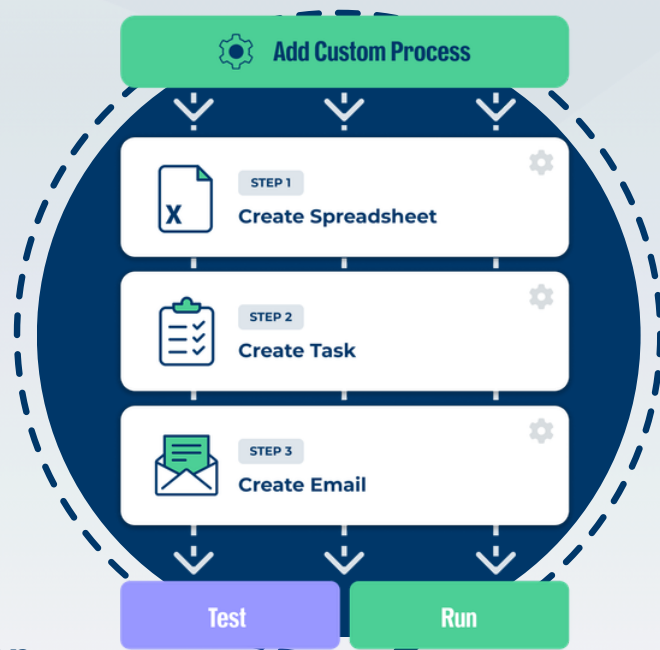

Mapped process

Identify key steps, documents, tasks and team members.

Build your automation

Your process will be configured, according to your process map, in your FYI platform ready for testing and activating.